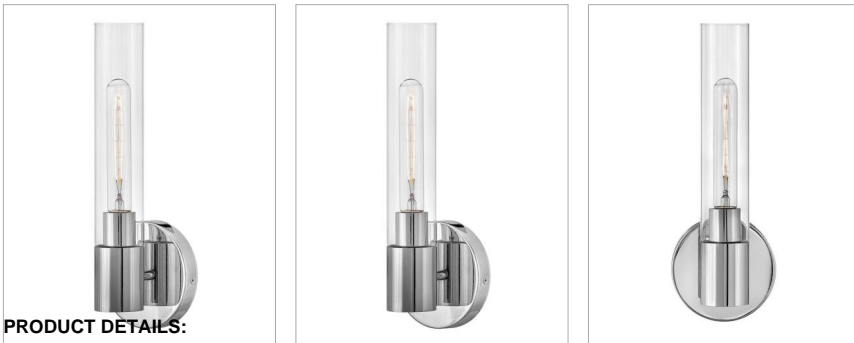

SHEA

85400CM

MEDIUM SINGLE LIGHT VANITY

It's easy to fall for Shea's sleek, cylindrical silhouette. The elongated glass shades make it easy to customize your space and flex your design skills by choosing from one of the versatile finishes. The perfect complement to any vibe, Shea sets a new standard for multipurpose lighting. Pro tip: T10 bulbs are required but go with the wattage that wins you over.

DETAILS	
FINISH:	Chrome
MATERIAL:	Steel
GLASS:	Clear
DIMMABLE:	YES - WITH DIMMABLE LAMP (NOT INCLUDED)

DIMENSIONS	
WIDTH:	5.3"
HEIGHT:	14.8"
WEIGHT:	1.9lb
BACK PLATE:	5.25" Dia.
EXTENSION:	3.8"
TOP TO OUTLET:	12"

LIGHT SOURCE	
LIGHT SOURCE:	Socketed
WATTAGE:	1-12w Med. LED, 60w Equiv.
VOLTAGE:	120v

SHIPPING	
CARTON LENGTH:	13.6
CARTON WIDTH:	5.1
CARTON HEIGHT:	9.4
CARTON WEIGHT:	2.5

PRODUCT DETAILS:

- Please refer to Lark's Warranty for complete product warranty details. Some warranty limitations may apply.
- Fixture can be mounted either up or down
- Suitable for use in damp locations as defined by NEC and CEC. Meets United States UL Underwriters Laboratories & CSA Canadian Standards Association Product Safety Standards.
- Sparkling chrome with reflective finish
- Designed to a T! A T10 bulb is required, but go with the wattage that wins you over.
- Confidently create a modern moment with this dynamic design statement
- ADA compliant
- Mounting hardware is hidden on the back plate to ensure a clean silhouette