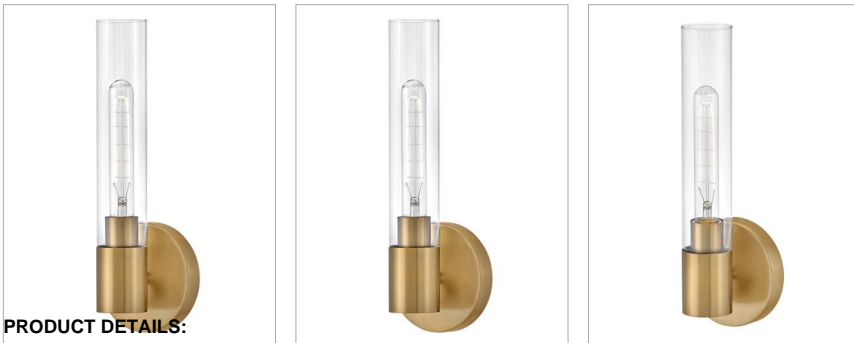

SHEA

85400LCB

MEDIUM SINGLE LIGHT VANITY

It's easy to fall for Shea's sleek, cylindrical silhouette. The elongated glass shades make it easy to customize your space and flex your design skills by choosing from one of the versatile finishes. The perfect complement to any vibe, Shea sets a new standard for multipurpose lighting. Pro tip: T10 bulbs are required but go with the wattage that wins you over.

DETAILS	
FINISH:	Lacquered Brass
MATERIAL:	Steel
GLASS:	Clear
DIMMABLE:	YES - WITH DIMMABLE LAMP (NOT INCLUDED)

DIMENSIONS	
WIDTH:	5.3"
HEIGHT:	14.8"
WEIGHT:	1.9lb
BACK PLATE:	5.25" Dia.
EXTENSION:	3.8"
TOP TO OUTLET:	12"

LIGHT SOURCE	
LIGHT SOURCE:	Socketed
WATTAGE:	1-12w Med. LED, 60w Equiv.
VOLTAGE:	120v

SHIPPING	
CARTON LENGTH:	13.6
CARTON WIDTH:	5.1
CARTON HEIGHT:	9.4
CARTON WEIGHT:	2.5

PRODUCT DETAILS:

- Please refer to Lark's Warranty for complete product warranty details. Some warranty limitations may apply.
- Fixture can be mounted either up or down
- Suitable for use in damp locations as defined by NEC and CEC. Meets United States UL Underwriters Laboratories & CSA Canadian Standards Association Product Safety Standards.
- Designed to a T! A T10 bulb is required, but go with the wattage that wins you over.
- Confidently create a modern moment with this dynamic design statement
- ADA compliant
- Mounting hardware is hidden on the back plate to ensure a clean silhouette