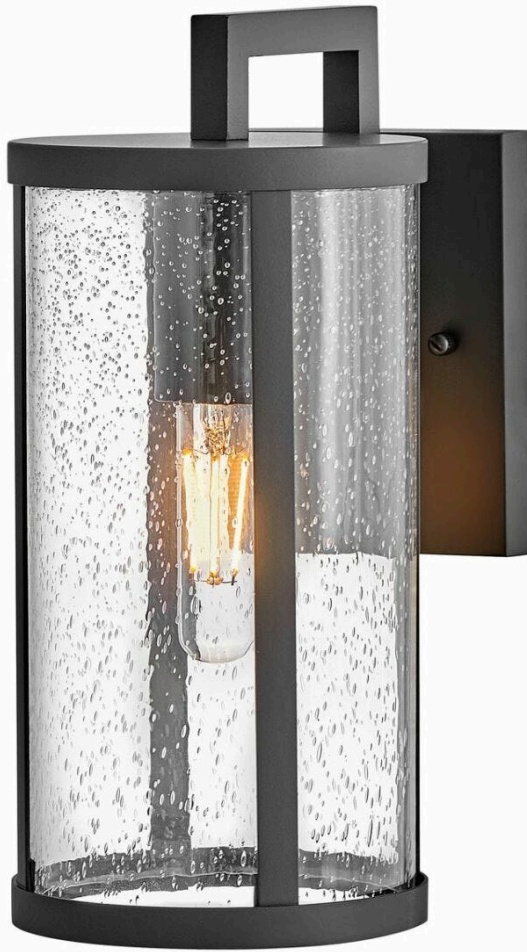

ALFIE

82050BK

SMALL WALL MOUNT LANTERN

Alfie boosts curb appeal with effortless style. This transitional lantern features an easy-on-the-eyes cylindrical profile, bold Black metal frame, and sizable clear seedy glass finessed to flatter any exterior.

DETAILS	
FINISH:	Black
MATERIAL:	Aluminum
GLASS:	Clear Seedy
DIMMABLE:	YES - WITH DIMMABLE LAMP (NOT INCLUDED)

DIMENSIONS	
WIDTH:	6"
HEIGHT:	13"
WEIGHT:	3.9lb
BACK PLATE:	5"W X 6"H
EXTENSION:	8"
TOP TO OUTLET:	4.5"

LIGHT SOURCE	
LIGHT SOURCE:	Socketed
WATTAGE:	1-12w Med. LED, 100w Equiv.
VOLTAGE:	120v

SHIPPING	
CARTON LENGTH:	10.4
CARTON WIDTH:	8.5
CARTON HEIGHT:	16.1
CARTON WEIGHT:	5.6

PRODUCT DETAILS:

- This versatile transitional design delivers personality and performance
- Please refer to Lark's Warranty for complete product warranty details. Some warranty limitations may apply.
- Suitable for use in wet (outdoor direct rain) locations as defined by NEC and CEC. Meets United States UL Underwriters Laboratories & CSA Canadian Standards Association Product Safety Standards
- Ideal for vintage filament bulbs (not included)
- 1-year finish warranty