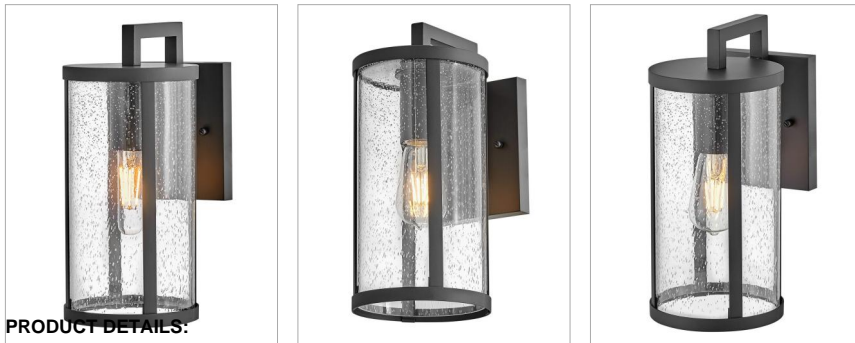

ALFIE

82050BK

SMALL WALL MOUNT LANTERN

Alfie boosts curb appeal with effortless style. This transitional lantern features an easy-on-the-eyes cylindrical profile, bold Black metal frame, and sizable clear seedy glass finessed to flatter any exterior.

DETAILS	
FINISH:	Black
MATERIAL:	Aluminum
GLASS:	Clear Seedy
DIMMABLE:	YES - WITH DIMMABLE LAMP (NOT INCLUDED)

DIMENSIONS	
WIDTH:	6"
HEIGHT:	13"
WEIGHT:	3.9lb
BACK PLATE:	5"W X 6"H
EXTENSION:	8"
TOP TO OUTLET:	4.5"

LIGHT SOURCE	
LIGHT SOURCE:	Socketed
WATTAGE:	1-12w Med. LED, 100w Equiv.
VOLTAGE:	120v

SHIPPING	
CARTON LENGTH:	10.4
CARTON WIDTH:	8.5
CARTON HEIGHT:	16.1
CARTON WEIGHT:	5.6

PRODUCT DETAILS:

- This versatile transitional design delivers personality and performance
- Please refer to Lark's Warranty for complete product warranty details. Some warranty limitations may apply.
- Suitable for use in wet (outdoor direct rain) locations as defined by NEC and CEC. Meets United States UL Underwriters Laboratories & CSA Canadian Standards Association Product Safety Standards
- Ideal for vintage filament bulbs (not included)
- 1-year finish warranty