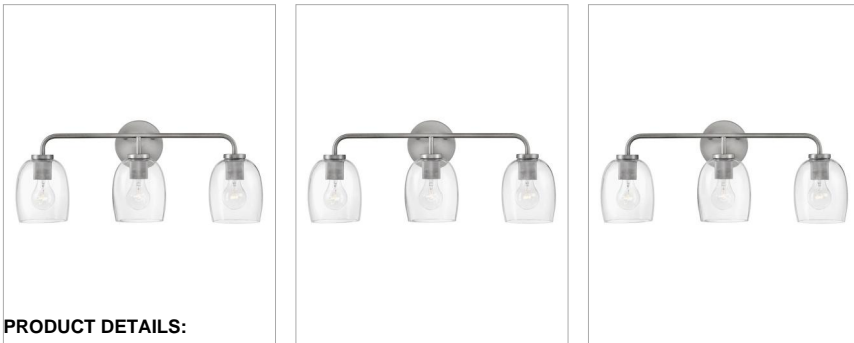

PERCY

85013AN

MEDIUM THREE LIGHT VANITY

Percy's transitional style rings loud and clear with clever bell-shaped glass designed to highlight its distinctive industrial detailing, all while serving up ample illumination. Easily installed up or down, Percy transforms any bathroom into one of the most stylish spots in the house.

DETAILS	
FINISH:	Antique Nickel
MATERIAL:	Steel
GLASS:	Clear
DIMMABLE:	YES - WITH DIMMABLE LAMP (NOT INCLUDED)

DIMENSIONS	
WIDTH:	24"
HEIGHT:	10.3"
WEIGHT:	4.8lb
BACK PLATE:	5" Dia.
EXTENSION:	7.3"
TOP TO OUTLET:	7.75"

LIGHT SOURCE	
LIGHT SOURCE:	Socketed
WATTAGE:	3-12w Med. LED, 100w Equiv.
VOLTAGE:	120v

SHIPPING	
CARTON LENGTH:	29.5
CARTON WIDTH:	11.3
CARTON HEIGHT:	9
CARTON WEIGHT:	9

PRODUCT DETAILS:

- Please refer to Lark's Warranty for complete product warranty details. Some warranty limitations may apply.
- Fixture can be mounted either up or down
- Suitable for use in damp locations as defined by NEC and CEC. Meets United States UL Underwriters Laboratories & CSA Canadian Standards Association Product Safety Standards.
- Ideal for vintage filament bulbs (not included)
- Mounting hardware is hidden on the back plate to ensure a clean silhouette
- Heritage but make it hip: these styles combine classic design elements and nostalgic profiles reworked in new proportions and fresh finishes for an authentic vibe
- Knurled sockets get dressed up with a distinctive diamond-shaped decorative pattern