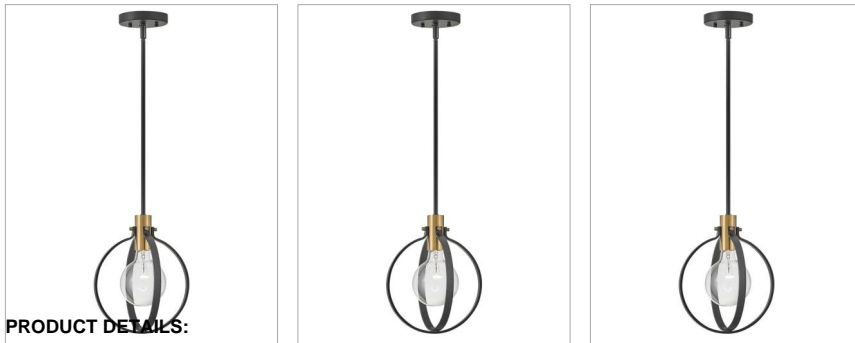

CIRQUE

83037BK

SMALL SINGLE LIGHT PENDANT

Add modern whimsy to your space with Cirque. The unique open air, orb-shaped design is emphasized by flat metal bands in a striking Black finish finessed with Lacquered Brass accents. Style Cirque in a variety of spaces – wherever you're looking to add an air of the unexpected.

| DETAILS | |
|---------------|---|
| FINISH: | Black |
| MATERIAL: | Steel |
| SLOPE DEGREE: | 90 |
| DIMMABLE: | YES - WITH DIMMABLE LAMP (NOT INCLUDED) |

| DIMENSIONS | |
|------------|-------|
| WIDTH: | 10" |
| HEIGHT: | 12.8" |
| WEIGHT: | 3lb |

| LIGHT SOURCE | |
|---------------|-----------------------------|
| LIGHT SOURCE: | Socketed |
| WATTAGE: | 1-14w Med. LED, 100w Equiv. |
| VOLTAGE: | 120v |

| MOUNTING | |
|-------------|---------|
| CANOPY: | 5" Dia. |
| LEAD WIRE: | 1 X 72" |
| MAX HEIGHT: | 45.3 |

| SHIPPING | |
|----------------|------|
| CARTON LENGTH: | 12.8 |
| CARTON WIDTH: | 12.1 |
| CARTON HEIGHT: | 5.8 |
| CARTON WEIGHT: | 4 |

PRODUCT DETAILS:

- Suitable for use in dry (indoor) locations as defined by NEC and CEC. Meets United States UL Underwriters Laboratories & CSA Canadian Standards Association Product Safety Standards.
- This versatile transitional design delivers personality and performance
- Please refer to Lark's Warranty for complete product warranty details. Some warranty limitations may apply.
- This item may be hung on a sloped ceiling
- Ideal for g-style bulbs (not included)