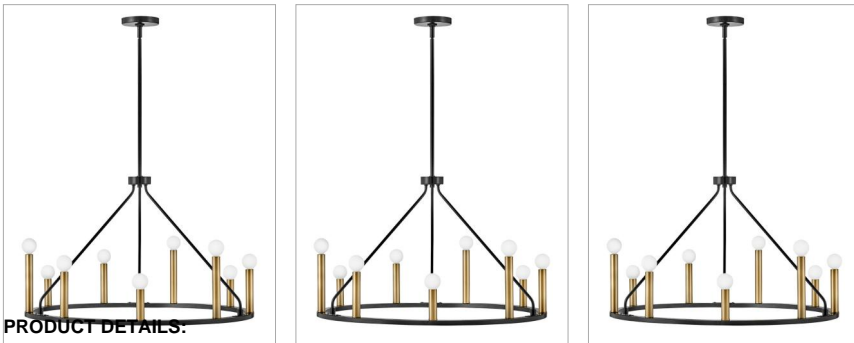

LAZLO

83158BK

MEDIUM SINGLE TIER CHANDELIER

Lazlo brings it on every level. Whether you are feeling modern lodge vibes, a contemporary urban loft or anything in between, Lazlo's sleek Black frame feels luxe but without all the fuss. Classic candle sleeves get streamlined with a modern makeover in Lacquered Brass, giving Lazlo a fresh edge.

DETAILS	
FINISH:	Black
MATERIAL:	Steel
SLOPE DEGREE:	90
DIMMABLE:	YES - WITH DIMMABLE LAMP (NOT INCLUDED)

DIMENSIONS	
WIDTH:	30"
HEIGHT:	18.5"
WEIGHT:	9.9lb

LIGHT SOURCE	
LIGHT SOURCE:	Socketed
WATTAGE:	9-5w Cand. LED, 60w Equiv.
VOLTAGE:	120v

MOUNTING	
CANOPY:	5" Dia.
LEAD WIRE:	1 X 72"
MAX HEIGHT:	51.3

SHIPPING	
CARTON LENGTH:	33.3
CARTON WIDTH:	33.3
CARTON HEIGHT:	11.4
CARTON WEIGHT:	21.5

PRODUCT DETAILS.

- Suitable for use in dry (indoor) locations as defined by NEC and CEC. Meets United States UL Underwriters Laboratories & CSA Canadian Standards Association Product Safety Standards.
- This fixture includes multiple down stems in various lengths to customize the installation height of the fixture, including one 6" stem and two 12" stems
- Please refer to Lark's Warranty for complete product warranty details. Some warranty limitations may apply.
- This item may be hung on a sloped ceiling
- Confidently create a modern moment with this dynamic design statement
- Shown with G16.5 bulbs (not included)