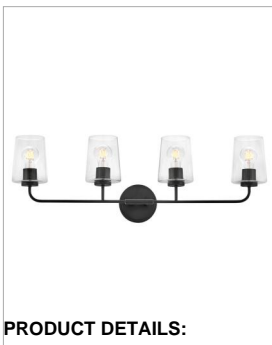

KLINE

853454BK-CL

LARGE FOUR LIGHT VANITY

Let's get down to business. Kline's minimalist form doesn't need to make a fuss, thanks to its pared-down but supremely stylish transitional profile. Keeping things architectural, Kline's super slim elongated arms unite with sleek glass shades in finishes that add just the right edge.

DETAILS	
FINISH:	Black
MATERIAL:	Steel
GLASS:	Clear
DIMMABLE:	YES - WITH DIMMABLE LAMP (NOT INCLUDED)

DIMENSIONS	
WIDTH:	33"
HEIGHT:	11"
WEIGHT:	5.9lb
BACK PLATE:	5" Dia.
EXTENSION:	6.3"
TOP TO OUTLET:	8.5"

LIGHT SOURCE	
LIGHT SOURCE:	Socketed
WATTAGE:	4-12w Med. LED, 100w Equiv.
VOLTAGE:	120v

SHIPPING	
CARTON LENGTH:	35.8
CARTON WIDTH:	9.3
CARTON HEIGHT:	13.5
CARTON WEIGHT:	8.9

PRODUCT DETAILS:

- This versatile transitional design delivers personality and performance
- Please refer to Lark's Warranty for complete product warranty details. Some warranty limitations may apply.
- Fixture can be mounted either up or down
- Suitable for use in damp locations as defined by NEC and CEC. Meets United States UL Underwriters Laboratories & CSA Canadian Standards Association Product Safety Standards.
- Shown with vintage filament bulbs, not included.