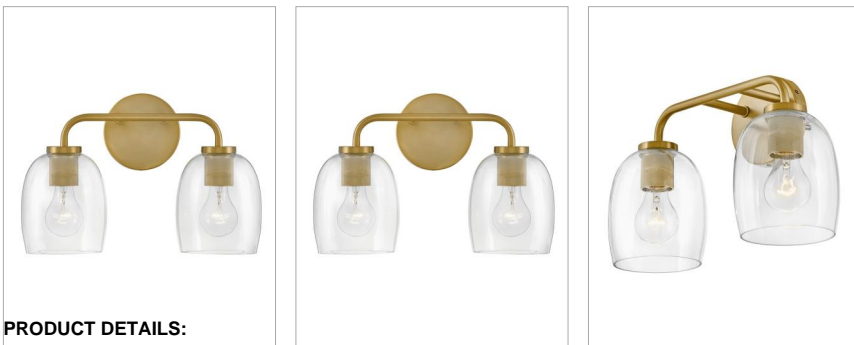

PERCY

85012LCB

SMALL TWO LIGHT VANITY

Percy's transitional style rings loud and clear with clever bell-shaped glass designed to highlight its distinctive industrial detailing, all while serving up ample illumination. Easily installed up or down, Percy transforms any bathroom into one of the most stylish spots in the house.

DETAILS	
FINISH:	Lacquered Brass
MATERIAL:	Steel
GLASS:	Clear
DIMMABLE:	YES - WITH DIMMABLE LAMP (NOT INCLUDED)

DIMENSIONS	
WIDTH:	14.8"
HEIGHT:	10.3"
WEIGHT:	3.4lb
BACK PLATE:	5" Dia.
EXTENSION:	7.3"
TOP TO OUTLET:	7.75"

LIGHT SOURCE	
LIGHT SOURCE:	Socketed
WATTAGE:	2-12w Med. LED, 100w Equiv.
VOLTAGE:	120v

SHIPPING	
CARTON LENGTH:	20
CARTON WIDTH:	10
CARTON HEIGHT:	16.5
CARTON WEIGHT:	6.5

PRODUCT DETAILS:

- Please refer to Lark's Warranty for complete product warranty details. Some warranty limitations may apply.
- Fixture can be mounted either up or down
- Suitable for use in damp locations as defined by NEC and CEC. Meets United States UL Underwriters Laboratories & CSA Canadian Standards Association Product Safety Standards.
- Ideal for vintage filament bulbs (not included)
- Mounting hardware is hidden on the back plate to ensure a clean silhouette
- Heritage but make it hip: these styles combine classic design elements and nostalgic profiles reworked in new proportions and fresh finishes for an authentic vibe
- Knurled sockets get dressed up with a distinctive diamond-shaped decorative pattern