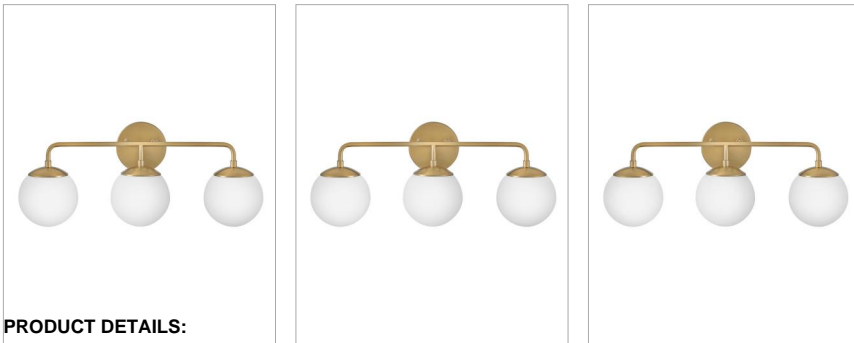

JULEP

85003LCB

MEDIUM THREE LIGHT VANITY

Selfie approved! Julep's smooth curves round out your space with modern simplicity. Etched opal glass globes deliver the perfect amount of diffused light, matched by chic finishes to brighten your style.

DETAILS	
FINISH:	Lacquered Brass
MATERIAL:	Steel
GLASS:	Etched Opal
DIMMABLE:	YES - WITH DIMMABLE LAMP (NOT INCLUDED)

DIMENSIONS	
WIDTH:	24"
HEIGHT:	10"
WEIGHT:	4.2lb
BACK PLATE:	5" Dia.
EXTENSION:	7.3"
TOP TO OUTLET:	2.5"

LIGHT SOURCE	
LIGHT SOURCE:	Socketed
WATTAGE:	3-5w Cand. LED, 60w Equiv.
VOLTAGE:	120v

SHIPPING	
CARTON LENGTH:	29.6
CARTON WIDTH:	12.3
CARTON HEIGHT:	8.1
CARTON WEIGHT:	6.1

PRODUCT DETAILS:

- Please refer to Lark's Warranty for complete product warranty details. Some warranty limitations may apply.
- Fixture can be mounted either up or down
- Suitable for use in damp locations as defined by NEC and CEC. Meets United States UL Underwriters Laboratories & CSA Canadian Standards Association Product Safety Standards.
- Confidently create a modern moment with this dynamic design statement
- Mounting hardware is hidden on the back plate to ensure a clean silhouette