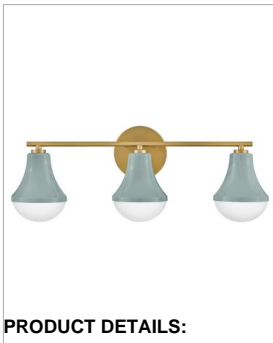

HADDIE

85513SF

MEDIUM THREE LIGHT VANITY

Haddie is the star of the show. The sturdy structure is rounded out with curved cased opal glass for a unique, shapely profile. Striking in any of the fun finish colors, Haddie brings substantial style whether you choose to mount the light up or down.

DETAILS	
FINISH:	Seafoam
MATERIAL:	Steel
GLASS:	Cased Opal
DIMMABLE:	YES - WITH DIMMABLE LAMP (NOT INCLUDED)

DIMENSIONS	
WIDTH:	24"
HEIGHT:	9"
WEIGHT:	4.9lb
BACK PLATE:	5.25" Dia.
EXTENSION:	7.3"
TOP TO OUTLET:	2.75"

LIGHT SOURCE	
LIGHT SOURCE:	Socketed
WATTAGE:	3-10w Med. LED, 60w Equiv.
VOLTAGE:	120v

SHIPPING	
CARTON LENGTH:	26.3
CARTON WIDTH:	8.8
CARTON HEIGHT:	14.5
CARTON WEIGHT:	7

PRODUCT DETAILS:

- Please refer to Lark's Warranty for complete product warranty details. Some warranty limitations may apply.
- Fixture can be mounted either up or down
- Suitable for use in damp locations as defined by NEC and CEC. Meets United States UL Underwriters Laboratories & CSA Canadian Standards Association Product Safety Standards.
- Mounting hardware is hidden on the back plate to ensure a clean silhouette
- Heritage but make it hip: these styles combine classic design elements and nostalgic profiles reworked in new proportions and fresh finishes for an authentic vibe