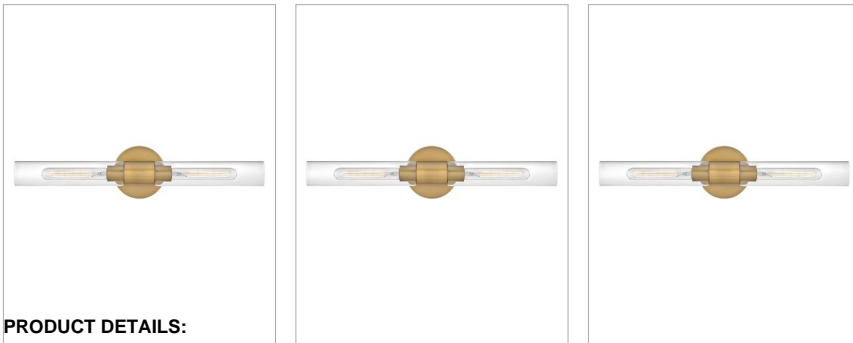

SHEA

85402LCB

LARGE TWO LIGHT VANITY

It's easy to fall for Shea's sleek, cylindrical silhouette. The elongated glass shades make it easy to customize your space and flex your design skills by choosing from one of the versatile finishes. The perfect complement to any vibe, Shea sets a new standard for multipurpose lighting. Pro tip: T10 bulbs are required but go with the wattage that wins you over.

DETAILS	
FINISH:	Lacquered Brass
MATERIAL:	Steel
GLASS:	Clear
DIMMABLE:	YES - WITH DIMMABLE LAMP (NOT INCLUDED)

DIMENSIONS	
WIDTH:	24"
HEIGHT:	5.3"
WEIGHT:	2.5lb
BACK PLATE:	5.25" Dia.
EXTENSION:	3.8"
TOP TO OUTLET:	2.75"

LIGHT SOURCE	
LIGHT SOURCE:	Socketed
WATTAGE:	2-12w Med. LED, 60w Equiv.
VOLTAGE:	120v

SHIPPING	
CARTON LENGTH:	14
CARTON WIDTH:	8
CARTON HEIGHT:	8.6
CARTON WEIGHT:	3.2

PRODUCT DETAILS:

- Please refer to Lark's Warranty for complete product warranty details. Some warranty limitations may apply.
- Suitable for use in damp locations as defined by NEC and CEC. Meets United States UL Underwriters Laboratories & CSA Canadian Standards Association Product Safety Standards.
- Designed to a T10 A T10 bulb is required, but go with the wattage that wins you over.
- Confidently create a modern moment with this dynamic design statement
- Fixture can be mounted vertically
- ADA compliant
- Mounting hardware is hidden on the back plate to ensure a clean silhouette