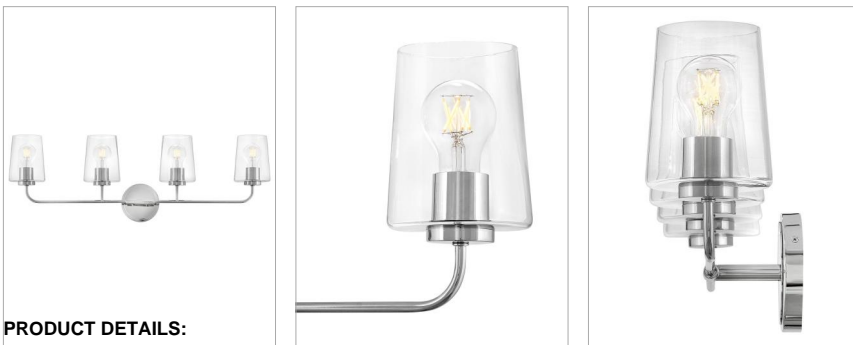

### LARGE FOUR LIGHT VANITY

Let's get down to business. Kline's minimalist form doesn't need to make a fuss, thanks to its pared-down but supremely stylish transitional profile. Keeping things architectural, Kline's super slim elongated arms unite with sleek glass shades in finishes that add just the right edge.

DETAILS	
FINISH:	Chrome
MATERIAL:	Steel
GLASS:	Clear
DIMMABLE:	YES - WITH DIMMABLE LAMP (NOT INCLUDED)

DIMENSIONS	
WIDTH:	33"
HEIGHT:	11"
WEIGHT:	5.9lb
BACK PLATE:	5" Dia.
EXTENSION:	6.3"
TOP TO OUTLET:	8.5"

#### PRODUCT DETAILS:

- This versatile transitional design delivers personality and performance
- Please refer to Lark's Warranty for complete product warranty details. Some warranty limitations may apply.
- Fixture can be mounted either up or down
- Suitable for use in damp locations as defined by NEC and CEC. Meets United States UL Underwriters Laboratories & CSA Canadian Standards Association Product Safety Standards.
- Sparkling chrome with reflective finish
- Shown with vintage filament bulbs, not included.