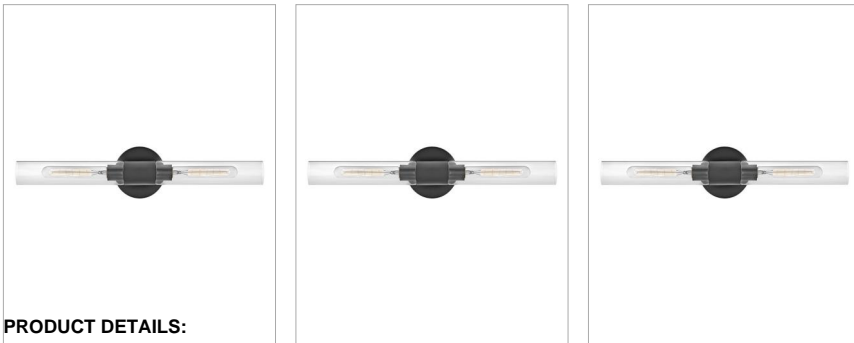

SHEA

85402BK

LARGE TWO LIGHT VANITY

It's easy to fall for Shea's sleek, cylindrical silhouette. The elongated glass shades make it easy to customize your space and flex your design skills by choosing from one of the versatile finishes. The perfect complement to any vibe, Shea sets a new standard for multipurpose lighting. Pro tip: T10 bulbs are required but go with the wattage that wins you over.

DETAILS	
FINISH:	Black
MATERIAL:	Steel
GLASS:	Clear
DIMMABLE:	YES - WITH DIMMABLE LAMP (NOT INCLUDED)

DIMENSIONS	
WIDTH:	24"
HEIGHT:	5.3"
WEIGHT:	2.5lb
BACK PLATE:	5.25" Dia.
EXTENSION:	3.8"
TOP TO OUTLET:	2.75"

LIGHT SOURCE	
LIGHT SOURCE:	Socketed
WATTAGE:	2-12w Med. LED, 60w Equiv.
VOLTAGE:	120v

SHIPPING	
CARTON LENGTH:	14
CARTON WIDTH:	8
CARTON HEIGHT:	8.6
CARTON WEIGHT:	3.2

PRODUCT DETAILS:

- Please refer to Lark's Warranty for complete product warranty details. Some warranty limitations may apply.
- Suitable for use in damp locations as defined by NEC and CEC. Meets United States UL Underwriters Laboratories & CSA Canadian Standards Association Product Safety Standards.
- Designed to a T! A T10 bulb is required, but go with the wattage that wins you over.
- Confidently create a modern moment with this dynamic design statement
- Fixture can be mounted vertically
- ADA compliant
- Mounting hardware is hidden on the back plate to ensure a clean silhouette