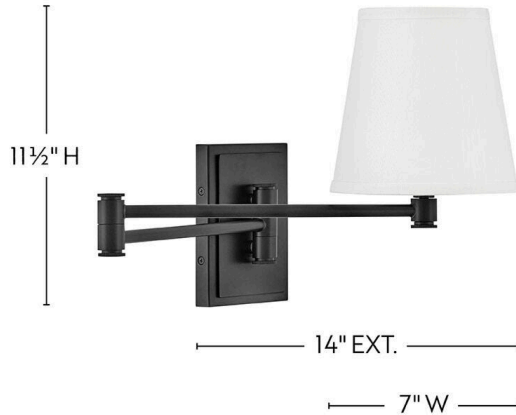

### MEDIUM SINGLE LIGHT SCONCE

Classic elements get a transitional update with Beale, a dimensional beauty with neatly angular lines. The white linen shade, paired with the articulating design, radiates ambient light right where you need it. With the option to hardwire or mount as a plug-in sconce, Beale brings simple, functional style anytime, anywhere.

DETAILS	
FINISH:	Black
MATERIAL:	Steel
SHADE:	White Linen
DIMMABLE:	YES - WITH DIMMABLE LAMP (NOT INCLUDED)

DIMENSIONS	
WIDTH:	7"
HEIGHT:	11.5"
WEIGHT:	3.8lb
BACK PLATE:	4.5"W X 6.5"H
EXTENSION:	14"
TOP TO OUTLET:	8.25"

LIGHT SOURCE	
LIGHT SOURCE:	Socketed
WATTAGE:	1-10w Med. LED, 60w Equiv.
VOLTAGE:	120v

MOUNTING	
LEAD WIRE:	1 X 96"

SHIPPING	
CARTON LENGTH:	16.5
CARTON WIDTH:	12.8
CARTON HEIGHT:	11
CARTON WEIGHT:	5.8