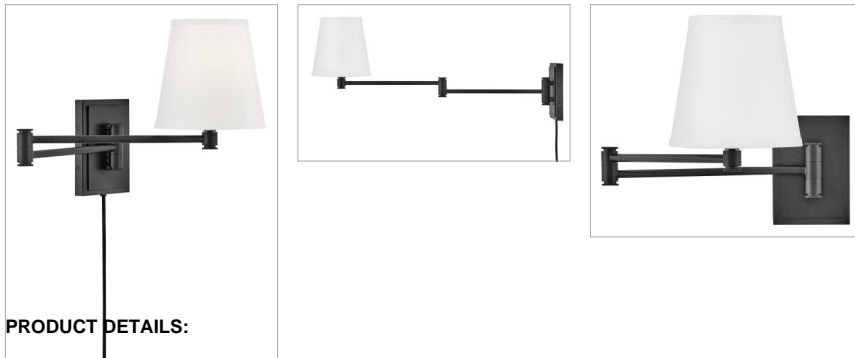

DETAILS	
FINISH:	Black
MATERIAL:	Steel
SHADE:	White Linen
DIMMABLE:	YES - WITH DIMMABLE LAMP (NOT INCLUDED)

DIMENSIONS	
WIDTH:	7"
HEIGHT:	11.5"
WEIGHT:	3.8lb
BACK PLATE:	4.5"W X 6.5"H
EXTENSION:	14"
TOP TO OUTLET:	8.25"

LIGHT SOURCE	
LIGHT SOURCE:	Socketed
WATTAGE:	1-10w Med. LED, 60w Equiv.
VOLTAGE:	120v

MOUNTING	
LEAD WIRE:	1 X 96"

SHIPPING	
CARTON LENGTH:	16.5
CARTON WIDTH:	12.8
CARTON HEIGHT:	11
CARTON WEIGHT:	5.8