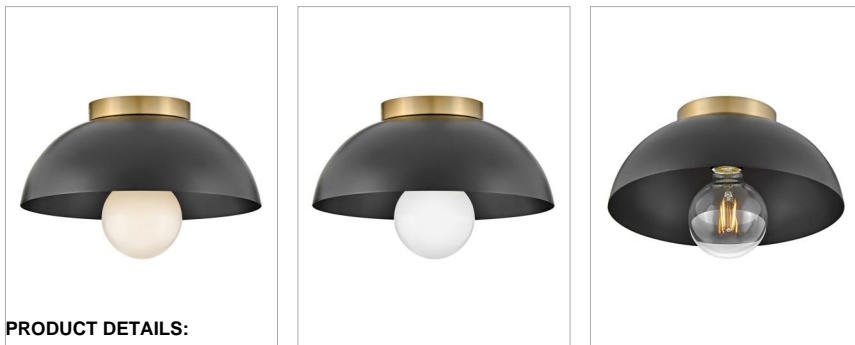

STU

83301BK

SMALL FLUSH MOUNT

Stu's jaunty flush-mount profile is accentuated by a petite shade made from cased opal glass or metal in fashion-forward finishes.

DETAILS	
FINISH:	Black
MATERIAL:	Steel
DIMMABLE:	YES - WITH DIMMABLE LAMP (NOT INCLUDED)

DIMENSIONS	
WIDTH:	11"
HEIGHT:	4.8"
WEIGHT:	2.2lb

LIGHT SOURCE	
LIGHT SOURCE:	Socketed
WATTAGE:	1-12w Med. LED, 100w Equiv.
VOLTAGE:	120v

MOUNTING	
CANOPY:	4.75" Dia.

SHIPPING	
CARTON LENGTH:	13.3
CARTON WIDTH:	13.3
CARTON HEIGHT:	7.3
CARTON WEIGHT:	3.2