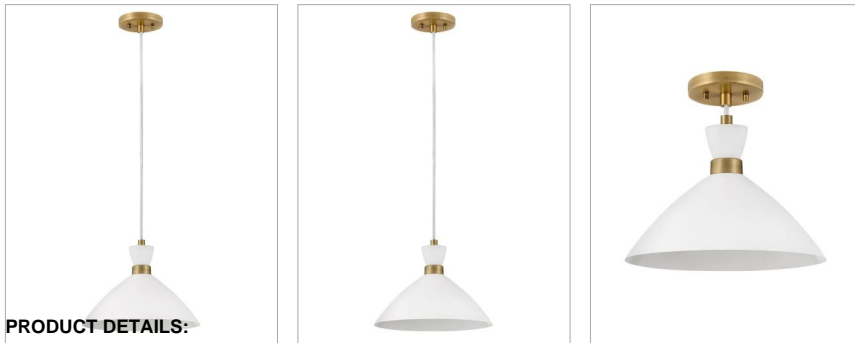

### MEDIUM SINGLE LIGHT CONVERTIBLE PENDANT

Did your eyes just get bigger? We thought so. Simon makes our hearts beat a little faster too thanks to its retro mix of mid-century modern style, cool conical metal shade and funky finishes. Simon complements a myriad of digs but feels the most at home in intimate spaces and cozy nooks. A deep Black, crisp Matte White, or rich Matte Navy array of color options cover the beauty bases and all pop perfectly against a luxe Heritage Brass accent finish.

DETAILS	
FINISH:	Matte White
MATERIAL:	Steel
SLOPE DEGREE:	90
DIMMABLE:	YES - WITH DIMMABLE LAMP (NOT INCLUDED)

DIMENSIONS	
WIDTH:	13"
HEIGHT:	10"
WEIGHT:	3lb

LIGHT SOURCE	
LIGHT SOURCE:	Socketed
WATTAGE:	1-12w Med. LED, 100w Equiv.
VOLTAGE:	120v

#### PRODUCT DETAILS:

- Adjustable cord offers design versatility and length customization with heights that range from 12" to 75"
- Suitable for use in dry (indoor) locations as defined by NEC and CEC. Meets United States UL Underwriters Laboratories & CSA Canadian Standards Association Product Safety Standards.
- Please refer to Lark's Warranty for complete product warranty details. Some warranty limitations may apply.
- Effortlessly cool, this mid-century modern design inspires any space with its chic vintage vibe
- This item may be hung on a sloped ceiling
- Convertible fixture can be hung as a pendant or semi-flush mount