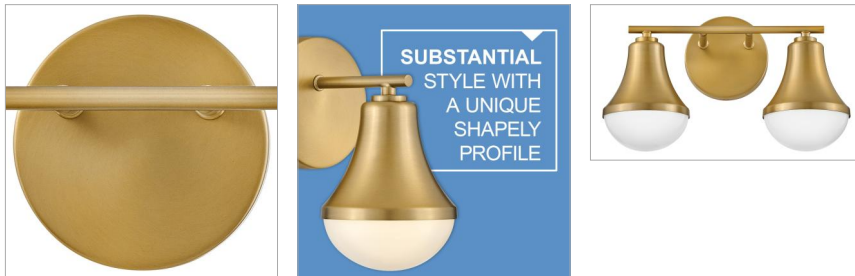

HADDIE

85512LCB

SMALL TWO LIGHT VANITY

Haddie is the star of the show. The sturdy structure is rounded out with curved cased opal glass for a unique, shapely profile. Striking in any of the fun finish colors, Haddie brings substantial style whether you choose to mount the light up or down.

DETAILS	
FINISH:	Lacquered Brass
MATERIAL:	Steel
GLASS:	Cased Opal
DIMMABLE:	YES - WITH DIMMABLE LAMP (NOT INCLUDED)

DIMENSIONS	
WIDTH:	14.5"
HEIGHT:	9"
WEIGHT:	3.5lb
BACK PLATE:	5.25" Dia.
EXTENSION:	7.3"
TOP TO OUTLET:	2.75"

LIGHT SOURCE	
LIGHT SOURCE:	Socketed
WATTAGE:	2-10w Med. LED, 60w Equiv.
VOLTAGE:	120v

SHIPPING	
CARTON LENGTH:	17
CARTON WIDTH:	8.8
CARTON HEIGHT:	13.3
CARTON WEIGHT:	4.8

PRODUCT DETAILS:

- Please refer to Lark's Warranty for complete product warranty details. Some warranty limitations may apply.
- Fixture can be mounted either up or down
- Suitable for use in damp locations as defined by NEC and CEC. Meets United States UL Underwriters Laboratories & CSA Canadian Standards Association Product Safety Standards.
- Mounting hardware is hidden on the back plate to ensure a clean silhouette
- Heritage but make it hip: these styles combine classic design elements and nostalgic profiles reworked in new proportions and fresh finishes for an authentic vibe