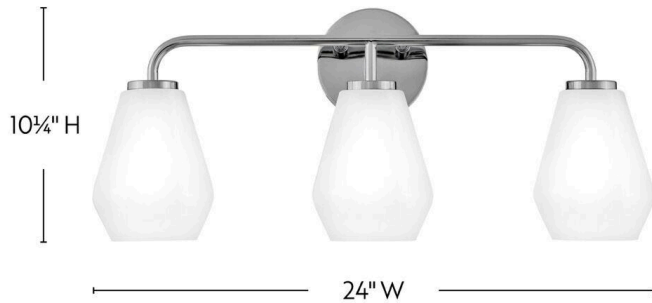

## 85503CM

### MEDIUM THREE LIGHT VANITY

Subtle geometric elements find harmony within the sleek, curved lines of Gio. The cased opal glass covers the space in functional, diffused light while providing a nice contrast to the bold variety of finish colors. Gio's transitional glam design and clean profile add to any bath décor.

#### DETAILS

FINISH:	Chrome
MATERIAL:	Steel
GLASS:	Cased Opal
DIMMABLE:	YES - WITH DIMMABLE LAMP (NOT INCLUDED)

#### DIMENSIONS

WIDTH:	24"
HEIGHT:	10.3"
WEIGHT:	3.6lb
BACK PLATE:	5" Dia.
EXTENSION:	7.3"
TOP TO OUTLET:	2.5"