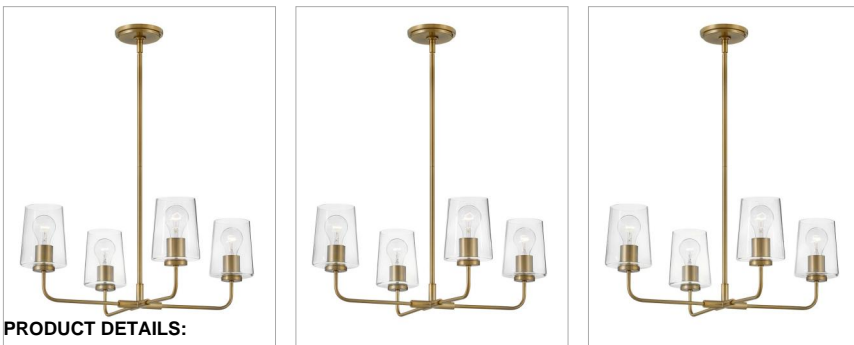

KLINE

83454LCB

MEDIUM SINGLE TIER CHANDELIER

Let's get down to business. Kline's minimalist form doesn't need to make a fuss, thanks to its pared down but supremely stylish transitional profile. Keeping things architectural, Kline's super slim elongated arms unite with sleek glass shades in finishes that add just the right edge.

DETAILS	
FINISH:	Lacquered Brass
MATERIAL:	Steel
GLASS:	Clear
SLOPE DEGREE:	90
DIMMABLE:	YES - WITH DIMMABLE LAMP (NOT INCLUDED)

DIMENSIONS	
WIDTH:	25"
HEIGHT:	9.8"
WEIGHT:	6.8lb

LIGHT SOURCE	
LIGHT SOURCE:	Socketed
WATTAGE:	4-12w Med. LED, 60w Equiv.
VOLTAGE:	120v

MOUNTING	
CANOPY:	5" Dia.
LEAD WIRE:	1 X 72"
MAX HEIGHT:	35.3

SHIPPING	
CARTON LENGTH:	19.7
CARTON WIDTH:	19.7
CARTON HEIGHT:	10.2
CARTON WEIGHT:	9.5

PRODUCT DETAILS:

- Suitable for use in dry (indoor) locations as defined by NEC and CEC. Meets United States UL Underwriters Laboratories & CSA Canadian Standards Association Product Safety Standards.
- This versatile transitional design delivers personality and performance
- Please refer to Lark's Warranty for complete product warranty details. Some warranty limitations may apply.
- This item may be hung on a sloped ceiling
- Ideal for vintage filament bulbs (not included)