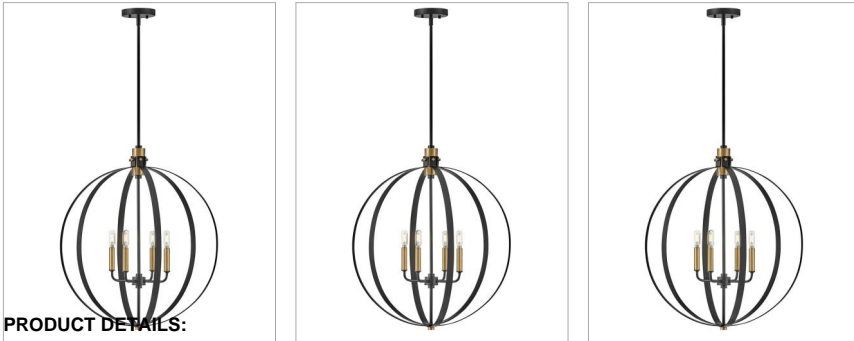

### MEDIUM ORB CHANDELIER

Add modern whimsy to your space with Cirque. The unique open air, orb-shaped design is emphasized by flat metal bands in a striking Black finish finessed with Lacquered Brass accents. Style Cirque in a variety of spaces – wherever you're looking to add an air of the unexpected.

DETAILS	
FINISH:	Black
MATERIAL:	Steel
SLOPE DEGREE:	90
DIMMABLE:	YES - WITH DIMMABLE LAMP (NOT INCLUDED)

DIMENSIONS	
WIDTH:	24"
HEIGHT:	27.5"
WEIGHT:	10.9lb

LIGHT SOURCE	
LIGHT SOURCE:	Socketed
WATTAGE:	4-5w Cand. LED, 60w Equiv.
VOLTAGE:	120v

MOUNTING	
CANOPY:	5" Dia.
LEAD WIRE:	1 X 72"
MAX HEIGHT:	60

SHIPPING	
CARTON LENGTH:	26
CARTON WIDTH:	9.8
CARTON HEIGHT:	29.8
CARTON WEIGHT:	15.6

PRODUCT DETAILS:

- Suitable for use in dry (indoor) locations as defined by NEC and CEC. Meets United States UL Underwriters Laboratories & CSA Canadian Standards Association Product Safety Standards.
- This versatile transitional design delivers personality and performance
- Please refer to Lark's Warranty for complete product warranty details. Some warranty limitations may apply.
- This item may be hung on a sloped ceiling
- Ideal for vintage filament bulbs (not included)