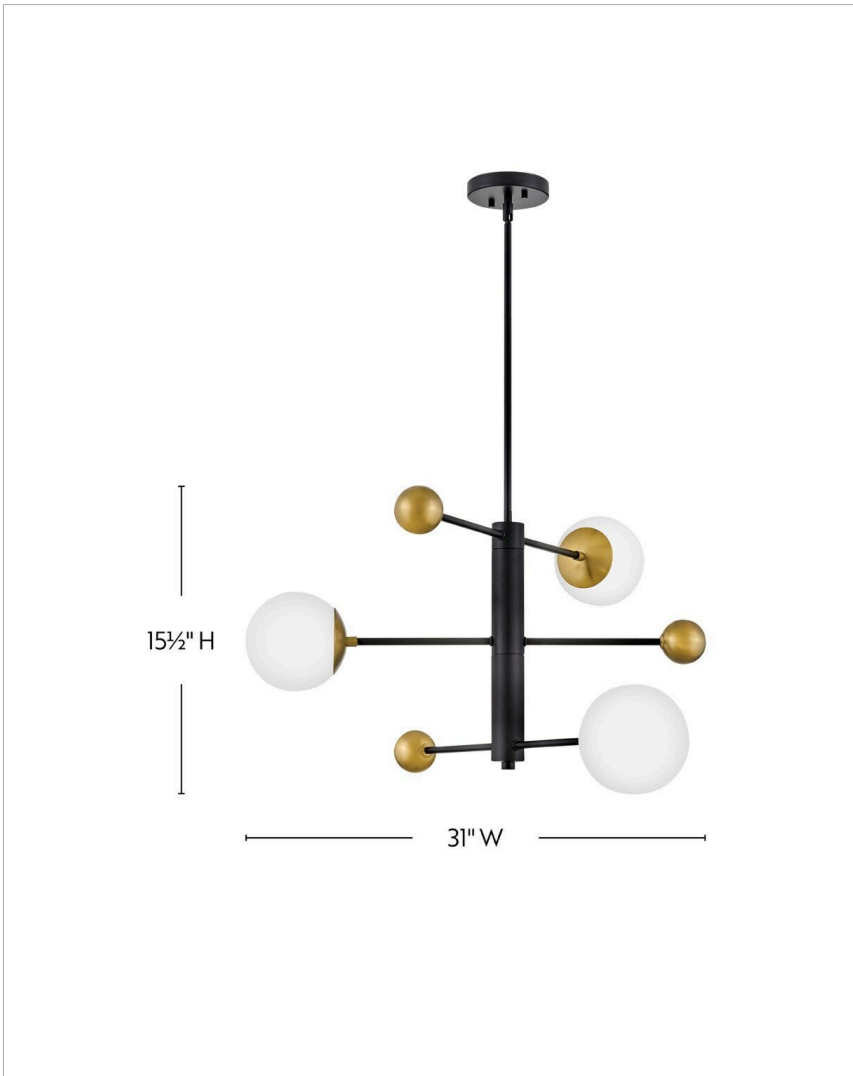

AUGGIE

83573BK

**MEDIUM ADJUSTABLE MULTI TIER
CHANDELIER**

Auggie uniquely merges classic elements and midcentury modern style with stacked linear arms, etched opal glass globes, and an articulating design that you can customize to fit your space.

DETAILS	
FINISH:	Black
MATERIAL:	Steel
GLASS:	Etched Opal
SLOPE DEGREE:	90
DIMMABLE:	YES - WITH DIMMABLE LAMP (NOT INCLUDED)

DIMENSIONS	
WIDTH:	30.8"
HEIGHT:	18.5"
WEIGHT:	8.2lb

LIGHT SOURCE	
LIGHT SOURCE:	Socketed
WATTAGE:	3-5w Cand. LED, 60w Equiv.
VOLTAGE:	120v

MOUNTING	
CANOPY:	5.25" Dia.
LEAD WIRE:	1 X 72"
MAX HEIGHT:	48

SHIPPING	
CARTON LENGTH:	27
CARTON WIDTH:	19.3
CARTON HEIGHT:	11
CARTON WEIGHT:	14.5

PRODUCT DETAILS:

- Suitable for use in dry (indoor) locations as defined by NEC and CEC. Meets United States UL Underwriters Laboratories & CSA Canadian Standards Association Product Safety Standards.
- This fixture includes multiple down stems in various lengths to customize the installation height of the fixture, including one 6" stem and two 12" stems
- Please refer to Lark's Warranty for complete product warranty details. Some warranty limitations may apply.
- Effortlessly cool, this mid-century modern design inspires any space with its chic vintage vibe
- This item may be hung on a sloped ceiling
- Fixture features an articulating design for easy customization