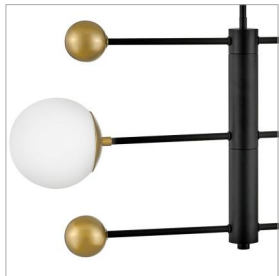

AUGGIE

83573BK

**MEDIUM ADJUSTABLE MULTI TIER
CHANDELIER**

Auggie uniquely merges classic elements and midcentury modern style with stacked linear arms, etched opal glass globes, and an articulating design that you can customize to fit your space.

DETAILS	
FINISH:	Black
MATERIAL:	Steel
GLASS:	Etched Opal
SLOPE DEGREE:	90
DIMMABLE:	YES - WITH DIMMABLE LAMP (NOT INCLUDED)

DIMENSIONS	
WIDTH:	30.8"
HEIGHT:	18.5"
WEIGHT:	8.2lb

LIGHT SOURCE	
LIGHT SOURCE:	Socketed
WATTAGE:	3-5w Cand. LED, 60w Equiv.
VOLTAGE:	120v

MOUNTING	
CANOPY:	5.25" Dia.
LEAD WIRE:	1 X 72"
MAX HEIGHT:	48

SHIPPING	
CARTON LENGTH:	27
CARTON WIDTH:	19.3
CARTON HEIGHT:	11
CARTON WEIGHT:	14.5

PRODUCT DETAILS:

- Suitable for use in dry (indoor) locations as defined by NEC and CEC. Meets United States UL Underwriters Laboratories & CSA Canadian Standards Association Product Safety Standards.
- This fixture includes multiple down stems in various lengths to customize the installation height of the fixture, including one 6" stem and two 12" stems
- Please refer to Lark's Warranty for complete product warranty details. Some warranty limitations may apply.
- Effortlessly cool, this mid-century modern design inspires any space with its chic vintage vibe
- This item may be hung on a sloped ceiling
- Fixture features an articulating design for easy customization