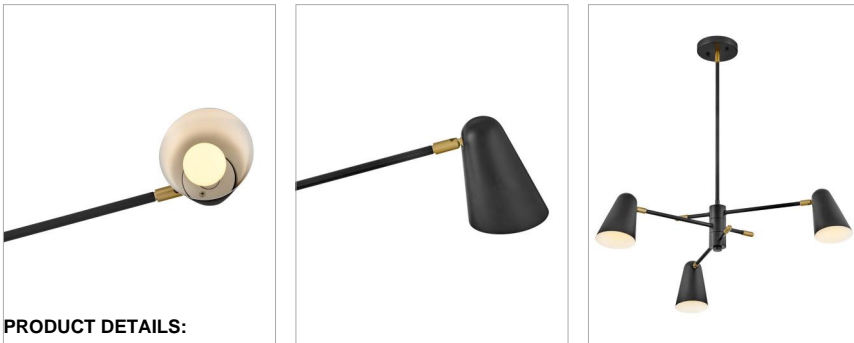

BIRDIE

83543BK

MEDIUM CONVERTIBLE MOBILE SINGLE TIER CHANDELIER

Let creativity soar with Birdie's versatile form. Think arms that articulate and shades that pivot: AKA flexibility at your fingertips. The variety of finish options are the perfect finishing touch to this mobile, mid-century modern design.

DETAILS	
FINISH:	Black
MATERIAL:	Steel
SLOPE DEGREE:	90
DIMMABLE:	YES - WITH DIMMABLE LAMP (NOT INCLUDED)

DIMENSIONS	
WIDTH:	30"
HEIGHT:	10.3"
WEIGHT:	6lb

LIGHT SOURCE	
LIGHT SOURCE:	Socketed
WATTAGE:	3-5w Cand. LED, 60w Equiv.
VOLTAGE:	120v

MOUNTING	
CANOPY:	5" Dia.
LEAD WIRE:	1 X 72"
MAX HEIGHT:	42.3

SHIPPING	
CARTON LENGTH:	26.9
CARTON WIDTH:	13.1
CARTON HEIGHT:	12.9
CARTON WEIGHT:	8.3

PRODUCT DETAILS:

- Suitable for use in dry (indoor) locations as defined by NEC and CEC. Meets United States UL Underwriters Laboratories & CSA Canadian Standards Association Product Safety Standards.
- This fixture includes multiple down stems in various lengths to customize the installation height of the fixture, including one 6" stem and two 12" stems
- Please refer to Lark's Warranty for complete product warranty details. Some warranty limitations may apply.
- Effortlessly cool, this mid-century modern design inspires any space with its chic vintage vibe
- This item may be hung on a sloped ceiling
- All dimensions listed are as shown
- Convertible fixture can be hung as a pendant or semi-flush mount
- Fixture features an articulating design for easy customization