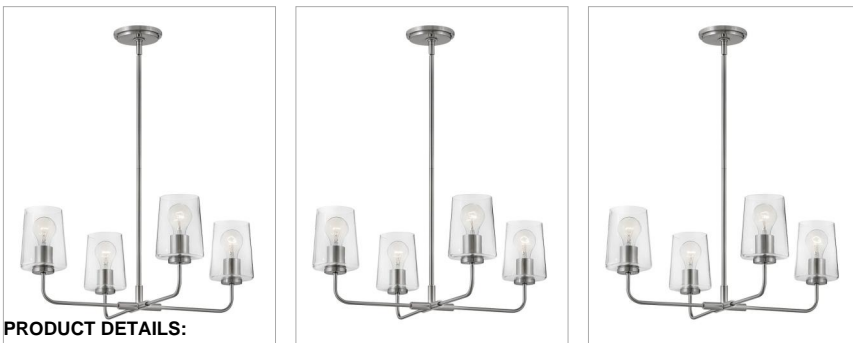

KLINE

83454BN

MEDIUM SINGLE TIER CHANDELIER

Let's get down to business. Kline's minimalist form doesn't need to make a fuss, thanks to its pared down but supremely stylish transitional profile. Keeping things architectural, Kline's super slim elongated arms unite with sleek glass shades in finishes that add just the right edge.

DETAILS	
FINISH:	Brushed Nickel
MATERIAL:	Steel
GLASS:	Clear
SLOPE DEGREE:	90
DIMMABLE:	YES - WITH DIMMABLE LAMP (NOT INCLUDED)

DIMENSIONS	
WIDTH:	25"
HEIGHT:	9.8"
WEIGHT:	6.8lb

LIGHT SOURCE	
LIGHT SOURCE:	Socketed
WATTAGE:	4-12w Med. LED, 60w Equiv.
VOLTAGE:	120v

MOUNTING	
CANOPY:	5" Dia.
LEAD WIRE:	1 X 72"
MAX HEIGHT:	35.3

SHIPPING	
CARTON LENGTH:	19.7
CARTON WIDTH:	19.7
CARTON HEIGHT:	10.2
CARTON WEIGHT:	9.5

PRODUCT DETAILS:

- Suitable for use in dry (indoor) locations as defined by NEC and CEC. Meets United States UL Underwriters Laboratories & CSA Canadian Standards Association Product Safety Standards.
- This versatile transitional design delivers personality and performance
- Please refer to Lark's Warranty for complete product warranty details. Some warranty limitations may apply.
- This item may be hung on a sloped ceiling
- Ideal for vintage filament bulbs (not included)