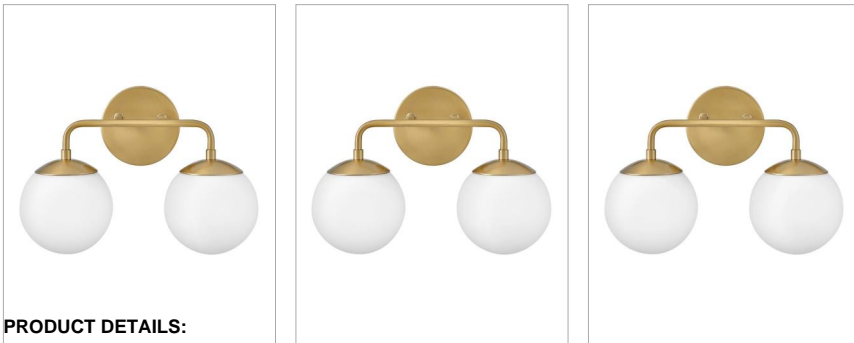

### SMALL TWO LIGHT VANITY

Selfie approved! Julep's smooth curves round out your space with modern simplicity. Etched opal glass globes deliver the perfect amount of diffused light, matched by chic finishes to brighten your style.

DETAILS	
FINISH:	Lacquered Brass
MATERIAL:	Steel
GLASS:	Etched Opal
DIMMABLE:	YES - WITH DIMMABLE LAMP (NOT INCLUDED)

DIMENSIONS	
WIDTH:	15"
HEIGHT:	10"
WEIGHT:	2.6lb
BACK PLATE:	5" Dia.
EXTENSION:	7.3"
TOP TO OUTLET:	2.5"

LIGHT SOURCE	
LIGHT SOURCE:	Socketed
WATTAGE:	2-5w Cand. LED, 60w Equiv.
VOLTAGE:	120v

SHIPPING	
CARTON LENGTH:	20.5
CARTON WIDTH:	12.6
CARTON HEIGHT:	8.3
CARTON WEIGHT:	4